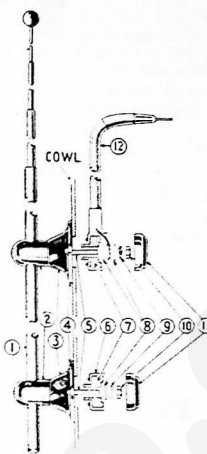

1941 AUTO RADIO AERIALS

THREE WAY MOUNTING AERIAL
PART NO. 91-0216

DUO-FLEX AERIAL
PART NO. 91-0217

3 SECTION COWL AERIAL
PART NO. 91-0219
4 SECTION COWL AERIAL
PART NO. 91-0220

HIDEAWAY AERIAL
PART NO. 91-0227

Three Way Mounting Aerial — Part No. 91-0216 List Price — \$3.45 Complete

Description	Part No.	List Price
(1) Aerial Rod Assembly.....	77-0930	\$2.50
(2) Stud	57-2227	.05
(3) Washer	28-3976	.75 per 100
(4) Insulator	55-1392	.20
(5) Shell	57-2230	.25
(6) Washer	97-0209	.02
(7) Underhood Bracket	57-2228	.20
(8) Spacer Tube	55-1391	.02
(9) Shell	57-2226	.25
(10) Lockwasher	97-0170	.02
(11) Nut	97-0205	.25
(12) Aerial Lead-in Assembly.....	95-0218	.85
(13) Bracket	57-2229	.25
(14) Screw	W-1571	.75 per 100
(15) Washer	97-0206	1.50 per 100
(16) Screw	97-0207	.02
(17) Hinge Strip	57-2231	.10
Ball	55-1490	*

* No price available. Prices subject to change without notice.

Three Section Cowl Aerial — Part No. 91-0219 List Price — \$3.55 Complete

Four Section Cowl Aerial — Part No. 91-0220 List Price — \$4.95 Complete

Description	91-0219	91-0220	List Price
(1) Aerial Rod Assembly.....	57-1249		\$1.80
(1) Aerial Rod Assembly.....		57-1566	3.00
(2) Cap	57-1251		.20
(2) Cap		57-1745	.25
(3) Insulator	55-0894	55-0891	.25
(4) Rubber Gasket	55-0892	55-0892	.10
(5) Eyebolt	57-1250		.10
(5) Eyebolt		57-1960	.10
(6) Shield Can	57-1254	57-1251	.10
(7) Bushing	55-0893	55-0893	.10
(8) Washer	W-1699		.03
(8) Washer		57-1961	.02
(9) Lockwasher	W-287	W-287	.40 per 100
(10) Nut	W-317	W-317	.40 per 100
(11) Cover	57-1253	57-1253	.05
(12) Aerial Lead-in	95-0185	95-0185	1.25
Ball	55-1491		*
		55-0738	*