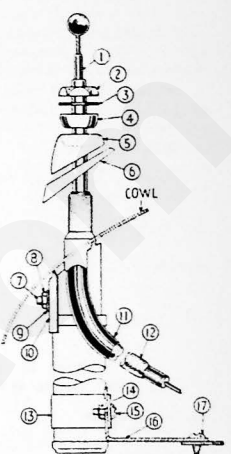

1941 AUTO RADIO AERIALS

THREE WAY MOUNTING AERIAL
PART NO. 91-0216

DUO-FLEX AERIAL
PART NO. 91-0217

3 SECTION COWL AERIAL
PART NO. 91-0219
4 SECTION COWL AERIAL
PART NO. 91-0220

HIDEAWAY AERIAL
PART NO. 91-0227

Three Way Mounting Aerial — Part No. 91-0216 List Price — \$3.45 Complete

Description	Part No.	List Price
(1) Aerial Rod Assembly.....	77-0930	\$2.50
(2) Stud	57-2227	.05
(3) Washer	28-3976	.75 per 100
(4) Insulator	55-1392	.20
(5) Shell	57-2230	.25
(6) Washer	97-0209	.02
(7) Underhood Bracket	57-2228	.20
(8) Spacer Tube	55-1391	.02
(9) Shell	57-2226	.25
(10) Lockwasher	97-0170	.02
(11) Nut	97-0205	.25
(12) Aerial Lead-in Assembly.....	95-0218	.85
(13) Bracket	57-2229	.25
(14) Screw	W-1571	.75 per 100
(15) Washer	97-0206	1.50 per 100
(16) Screw	97-0207	.02
(17) Hinge Strip	57-2231	.10
Ball	55-1490	*

* No price available. Prices subject to change without notice.

Three Section Cowl Aerial — Part No. 91-0219 List Price — \$3.55 Complete

Four Section Cowl Aerial — Part No. 91-0220 List Price — \$4.95 Complete

Description	91-0219	91-0220	List Price
(1) Aerial Rod Assembly.....	57-1249		\$1.80
(1) Aerial Rod Assembly.....		57-1566	3.00
(2) Cap	57-1251		.20
(2) Cap		57-1745	.25
(3) Insulator	55-0894	55-0891	.25
(4) Rubber Gasket	55-0892	55-0892	.10
(5) Eyebolt	57-1250		.10
(5) Eyebolt		57-1960	.10
(6) Shield Can	57-1254	57-1251	.10
(7) Bushing	55-0893	55-0893	.10
(8) Washer	W-1699		.03
(8) Washer		57-1961	.02
(9) Lockwasher	W-287	W-287	.40 per 100
(10) Nut	W-317	W-317	.40 per 100
(11) Cover	57-1253	57-1253	.05
(12) Aerial Lead-in	95-0185	95-0185	1.25
Ball	55-1491		*
		55-0738	*