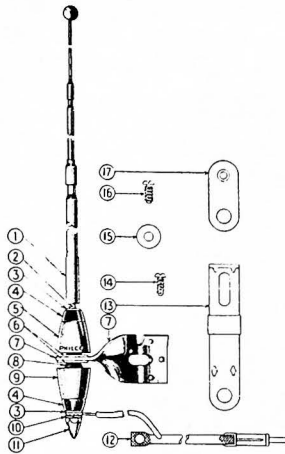

1941 AUTO RADIO AERIALS

THREE WAY MOUNTING AERIAL
PART NO. 91-0216

DUO-FLEX AERIAL
PART NO. 91-0217

3 SECTION COWL AERIAL
PART NO. 91-0219
4 SECTION COWL AERIAL
PART NO. 91-0220

HIDEAWAY AERIAL
PART NO. 91-0227

Three Way Mounting Aerial — Part No. 91-0216 List Price — \$3.45 Complete

Description	Part No.	List Price
(1) Aerial Rod Assembly.....	77-0930	\$2.50
(2) Stud	57-2227	.05
(3) Washer	28-3976	.75 per 100
(4) Insulator	55-1392	.20
(5) Shell	57-2230	.25
(6) Washer	97-0209	.02
(7) Underhood Bracket	57-2228	.20
(8) Spacer Tube	55-1391	.02
(9) Shell	57-2226	.25
(10) Lockwasher	97-0170	.02
(11) Nut	97-0205	.25
(12) Aerial Lead-in Assembly.....	95-0218	.85
(13) Bracket	57-2229	.25
(14) Screw	W-1571	.75 per 100
(15) Washer	97-0206	1.50 per 100
(16) Screw	97-0207	.02
(17) Hinge Strip	57-2231	.10
Ball	55-1490	*

* No price available. Prices subject to change without notice.

Three Section Cowl Aerial — Part No. 91-0219 List Price — \$3.55 Complete

Four Section Cowl Aerial — Part No. 91-0220 List Price — \$4.95 Complete

Description	91-0219	91-0220	List Price
(1) Aerial Rod Assembly.....	57-1249		\$1.80
(1) Aerial Rod Assembly.....		57-1566	3.00
(2) Cap	57-1251		.20
(2) Cap		57-1745	.25
(3) Insulator	55-0894	55-0891	.25
(4) Rubber Gasket	55-0892	55-0892	.10
(5) Eyebolt	57-1250		.10
(5) Eyebolt		57-1960	.10
(6) Shield Can	57-1254	57-1251	.10
(7) Bushing	55-0893	55-0893	.10
(8) Washer	W-1699		.03
(8) Washer		57-1961	.02
(9) Lockwasher	W-287	W-287	.40 per 100
(10) Nut	W-317	W-317	.40 per 100
(11) Cover	57-1253	57-1253	.05
(12) Aerial Lead-in	95-0185	95-0185	1.25
Ball	55-1491		*
		55-0738	*