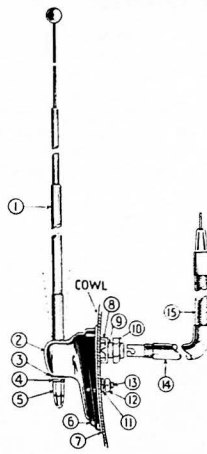

1941 AUTO RADIO AERIALS

THREE WAY MOUNTING AERIAL
PART NO. 91-0216

DUO-FLEX AERIAL
PART NO. 91-0217

3 SECTION COWL AERIAL
PART NO. 91-0219
4 SECTION COWL AERIAL
PART NO. 91-0220

HIDEAWAY AERIAL
PART NO. 91-0227

Three Way Mounting Aerial — Part No. 91-0216 List Price — \$3.45 Complete

Description	Part No.	List Price
(1) Aerial Rod Assembly.....	77-0930	\$2.50
(2) Stud	57-2227	.05
(3) Washer	28-3976	.75 per 100
(4) Insulator	55-1392	.20
(5) Shell	57-2230	.25
(6) Washer	97-0209	.02
(7) Underhood Bracket	57-2228	.20
(8) Spacer Tube	55-1391	.02
(9) Shell	57-2226	.25
(10) Lockwasher	97-0170	.02
(11) Nut	97-0205	.25
(12) Aerial Lead-in Assembly.....	95-0218	.85
(13) Bracket	57-2229	.25
(14) Screw	W-1571	.75 per 100
(15) Washer	97-0206	1.50 per 100
(16) Screw	97-0207	.02
(17) Hinge Strip	57-2231	.10
Ball	55-1490	*

* No price available. Prices subject to change without notice.

Three Section Cowl Aerial — Part No. 91-0219 List Price — \$3.55 Complete

Four Section Cowl Aerial — Part No. 91-0220 List Price — \$4.95 Complete

Description	91-0219	91-0220	List Price
(1) Aerial Rod Assembly.....	57-1249		\$1.80
(1) Aerial Rod Assembly.....		57-1566	3.00
(2) Cap	57-1251		.20
(2) Cap		57-1745	.25
(3) Insulator	55-0894	55-0891	.25
(4) Rubber Gasket	55-0892	55-0892	.10
(5) Eyebolt	57-1250		.10
(5) Eyebolt		57-1960	.10
(6) Shield Can	57-1254	57-1251	.10
(7) Bushing	55-0893	55-0893	.10
(8) Washer	W-1699		.03
(8) Washer		57-1961	.02
(9) Lockwasher	W-287	W-287	.40 per 100
(10) Nut	W-317	W-317	.40 per 100
(11) Cover	57-1253	57-1253	.05
(12) Aerial Lead-in	95-0185	95-0185	1.25
Ball	55-1491		*
		55-0738	*